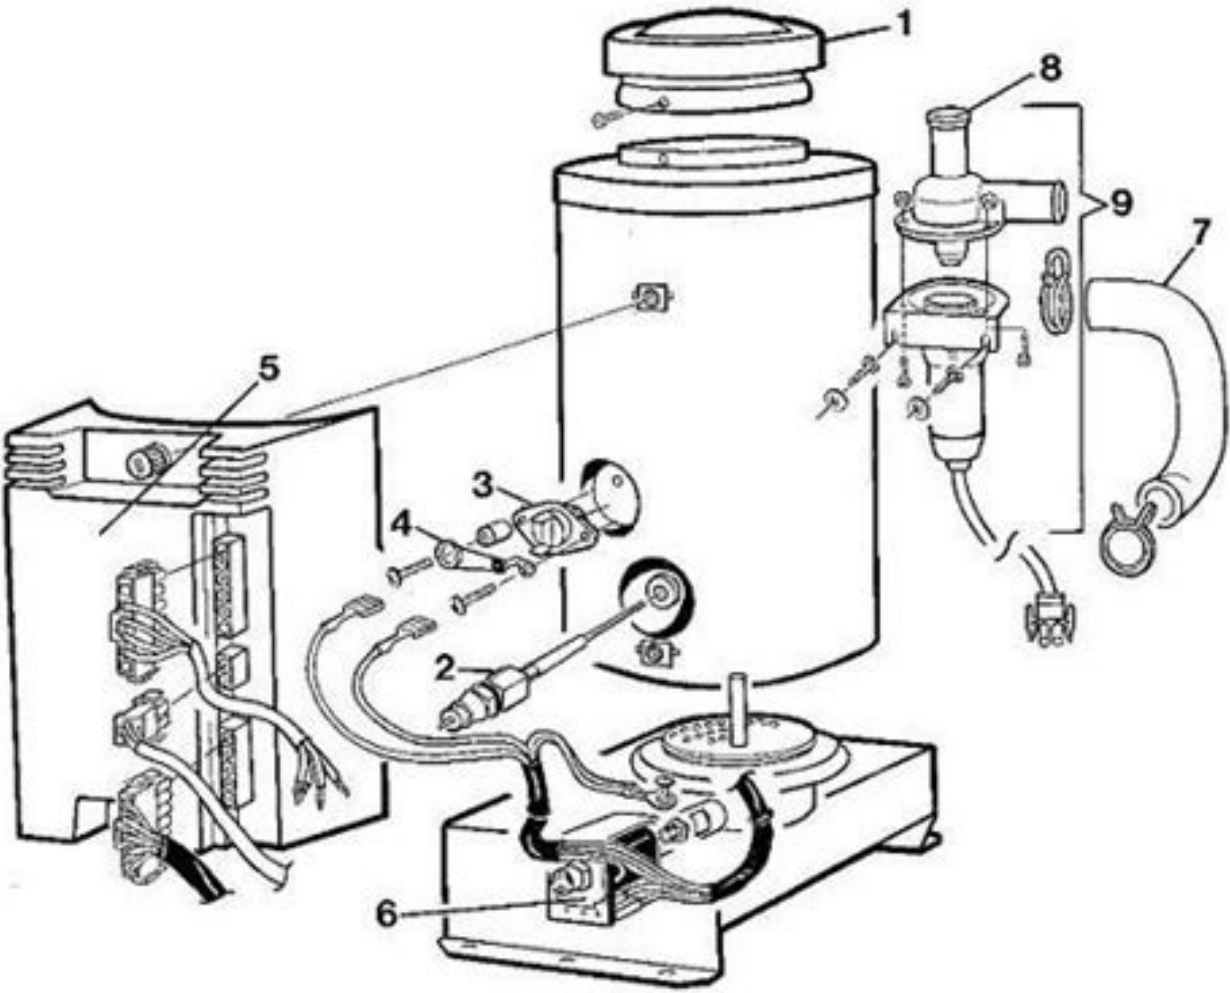

Primus 2480t manual. Primus 2480 service manual.