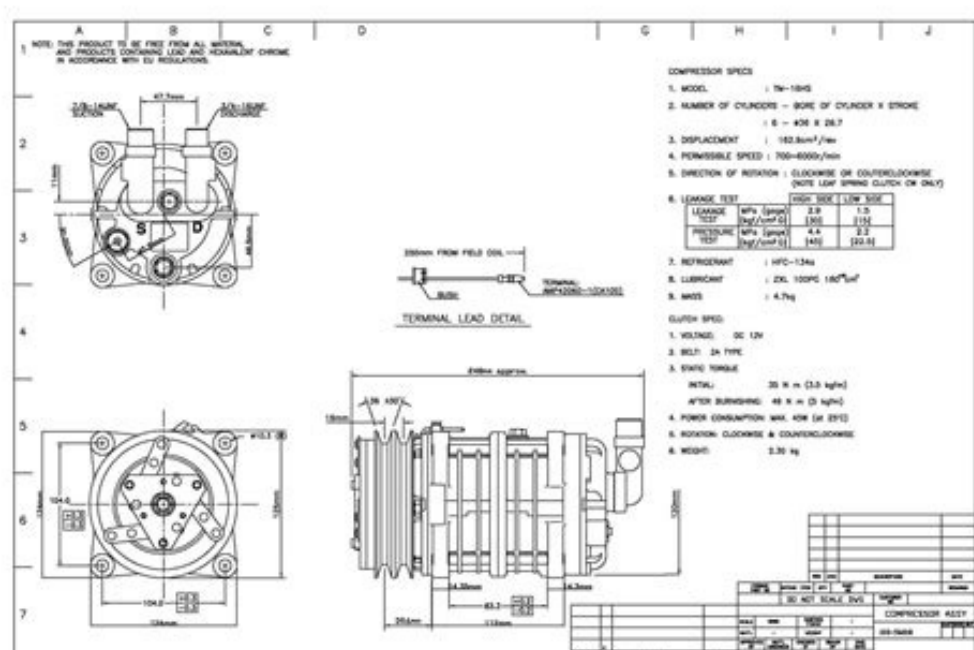

Drägermedical
A Dräger and Siemens Company

Primus

Anaesthetic Workstation
Software 2.n
Instructions for Use

Emergency Care - OR/Anesthesia - Critical Care - Perinatal Care - Home Care

Because you care